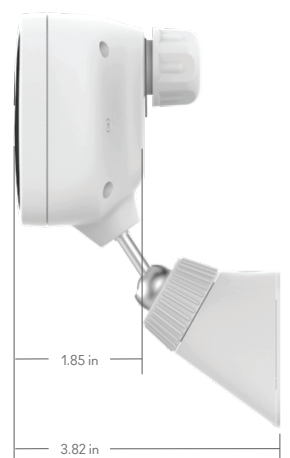

VistaCam 1101

Weatherproof Full HD Camera

Overview

Full HD video (1080p) Shows Fine Details in Recordings and Still Images

Motion Detection and Audio Detection Automatically Trigger Recording

Built-in IR LEDs Provide Night Illumination

Power Over Ethernet (PoE) for Single Cable Installation

FRONT

- A Camera Lens
- B IR Night Illumination
- C Light Sensor
- D Power LED
- E Microphone

BACK

- F LAN Port
- G Reset Button

SIDE

VistaCam 1101

Weatherproof Full HD Camera

Software

Application
Vera UI7 or higher

Alarm & Event Management

Detection Type
People, Motion, Audio

Sensor & Lens

Image Sensor
1/3" CMOS Sensor

Day/Night Sensor
Day to Night @ 1 Lux
Night to Day @ 3 Lux

Lens
Type: Fixed Focus
Aperture: F2.0
Diagonal View Angle: 140°